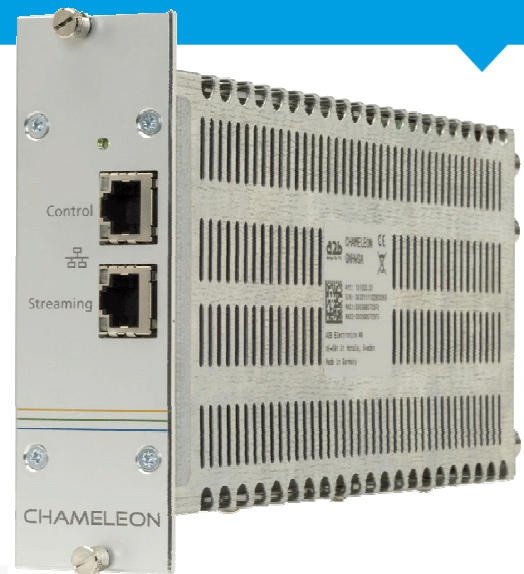

# GN20 B/R base unit

## GN20 B/R base unit for up to 2 Chameleons 19" 1 HU base unit

The GN20 base unit is a professional 1 HU 19 inch base unit for up to 2 Chameleon modules. The GN20 B base unit has a single power supply unit, and embedded fans. The GN20 R base unit has dual redundant power supplies, and embedded fans. The Chameleon modules in GN20 B/R are managed via the Chameleon RJ45 management ports, and streaming to/from Chameleons is done via the Chameleon RJ45 streaming ports.

- UP TO 2 CHAMELEONS IN 1 HU, 19 inch
- EMBEDDED FANS
- EMBEDDED POWER SUPPLY
- SINGLE POWER SUPPLY (GN20 B)
- DUAL REDUNDANT POWER SUPPLY (GN20 R)

## Any Video from any Source to any Device

The CHAMELEON product line is the first ever to cover almost every need for Cable-TV and SMATV distribution with only one hardware. The different inputs and outputs are defined by software and hardware options and all software options can be updated any time.